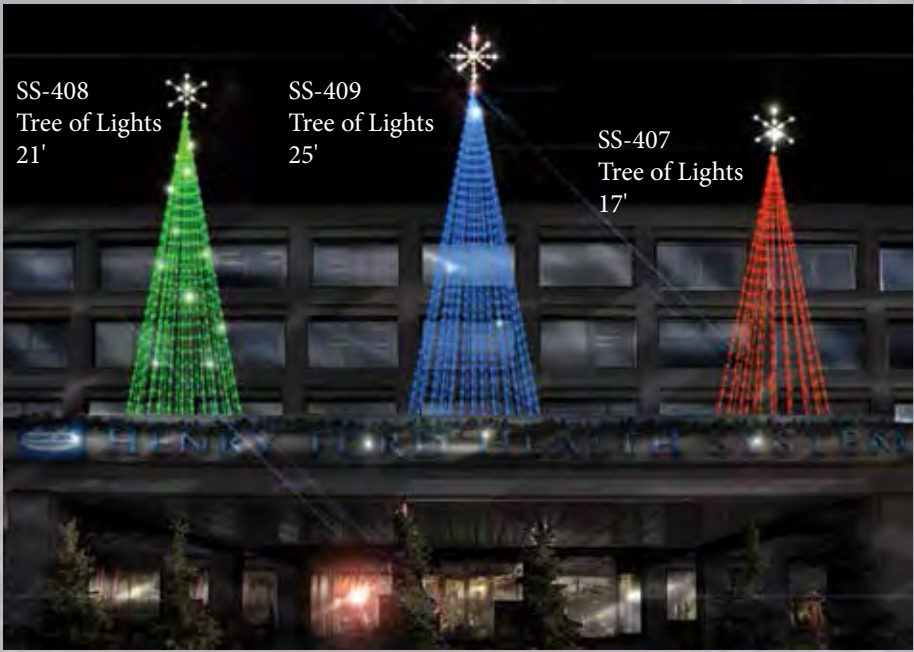

SS-411  
Natural Garland Tree  
11' x 4'  
2' Star

SSPT-22  
Panel Tree 22'  
w/ 4' Drum

ST-641  
Pine Tree  
6' x 12'

SSLF-305  
Candle Tree  
9 1/2' x 16 1/2'

SSCT-124  
Swaying Tree  
3 1/2' x 8'

SS-404  
Sparkle tree 21'

SS-402  
Sparkle tree 14'

SS-408  
Tree of Lights  
21'

SS-409  
Tree of Lights  
25'

SS-407  
Tree of Lights  
17'

SSVV-41  
Scroll Tree  
14' x 30'

SSWW-60  
Waterfall Marquee (A.)  
34' x 18'

PMWW-88  
Wonderland Tree  
Branches  
17' x 16'