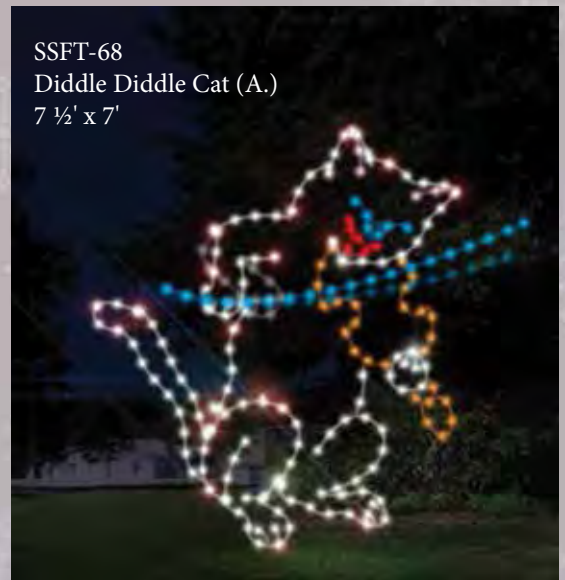

SSCT-22  
Ball  
5' x 5'

SSCT-20  
Rocking Horse  
6 1/2' x 4'

SSCT-19  
Blocks  
7 1/2' x 7'

SSCT-18  
Jack-in-the-Box  
4 1/2' x 8'

SSCT-23  
Toy Duck  
6' x 4'

SSCT-21  
Top  
4' x 6'

SSCT-24  
Toy Drum  
4 1/2' x 4 1/2'

SSFT-65  
Old Woman in Shoe (A.)  
19' x 24'

SSFT-64  
Diddle Diddle Dog (A.)  
5 1/2' x 8'

SSFT-67  
Dish Running with Spoon  
8 1/2' x 5'

SSFT-68  
Diddle Diddle Cat (A.)  
7 1/2' x 7'

SSFT-69  
Cow Jumps Over the Moon (A.)  
23' x 12'