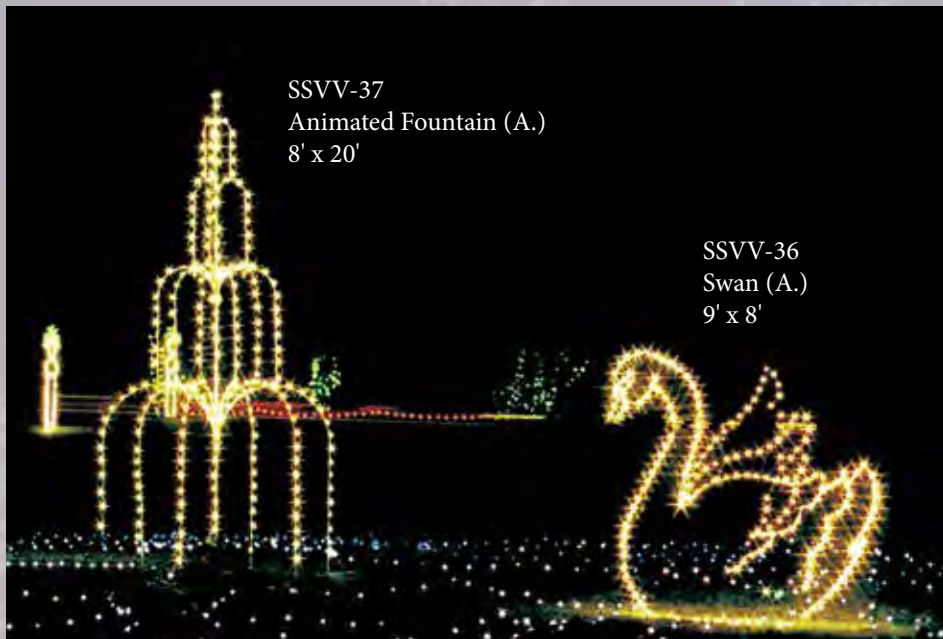

SSVV-37
Animated Fountain (A.)
8' x 20'

SSVV-36
Swan (A.)
9' x 8'